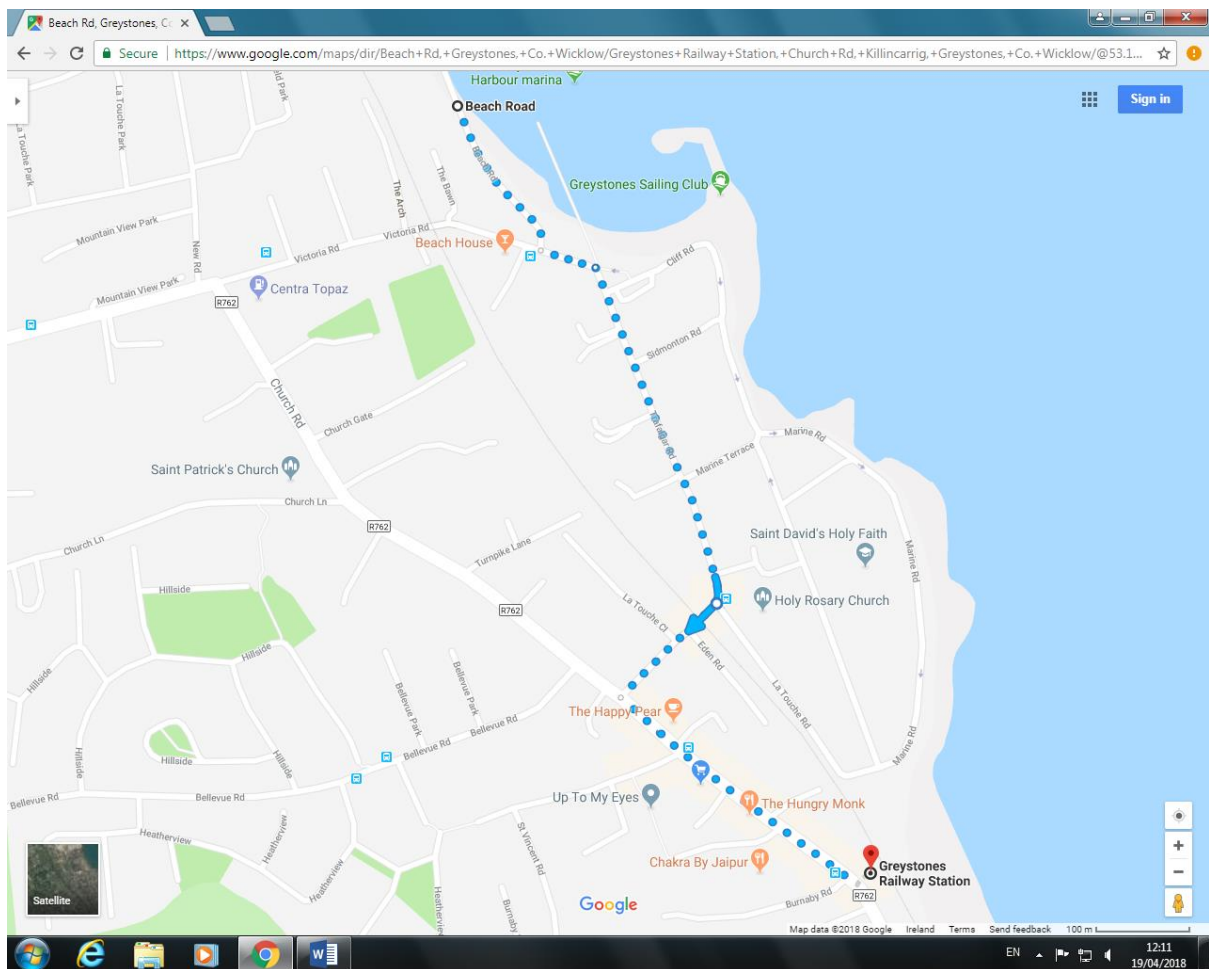

DIRECTIONS TO GREYSTONES DART STATION FROM END POINT (route home!!!)

1. Head south on Beach Rd toward Victoria Rd (180m)
2. Turn left onto Victoria Rd (62m)
3. Turn right onto Trafalgar Rd (400m)
4. Slight right onto La Touche Pl (150m)
5. Turn left onto Church Rd/R762

Destination will be on the left 😊